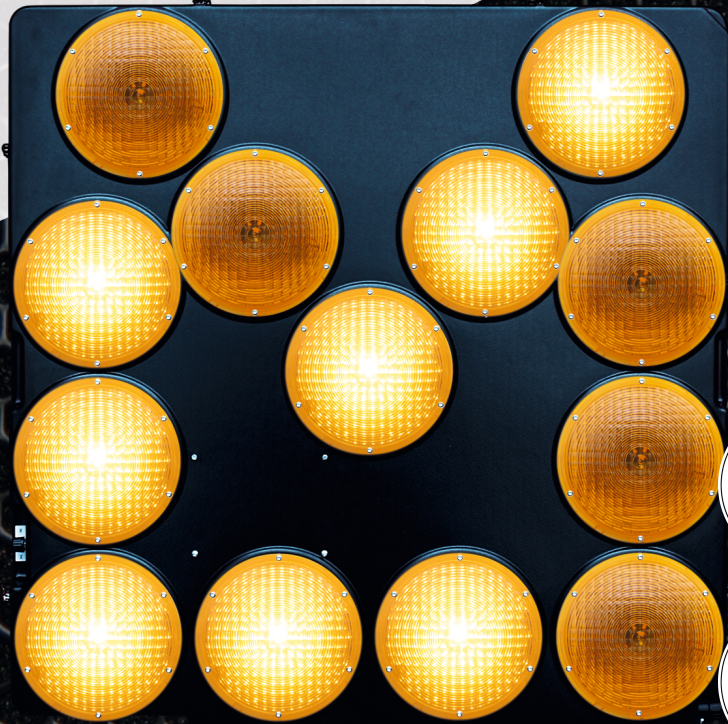

LED Light Arrow LP 13 Classic

- Electrically switchable to pointing left or right or to light cross
- Sandwich-Feature: Fitting of a second combinable Light Arrow LP 13 for routing of oncoming and following traffic
- Solid bracket for mounting on tubes
- Optional with cable remote control Eco-Remote II

Light colour
yellow

Eff. light intensity
1500 cd

Max. light intensity
2200 cd

Av. power consumpt. day
1.0 A

Operating voltage
12/24V

Weight
14 kg

Dimensions (HxWxD)
900 x 900 x 155 mm

LED Light Arrow LP 13 Classic

Ref. No.

LED Light Arrow LP 13 Classic
consisting of:
1 housing, made of highly weatherproof plastic
with 13 LED lamps 200 mm Ø
5 m connecting cable with battery clips

129 355-1

Accessories and Spare parts