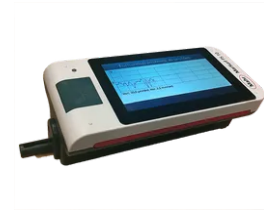

MARSURF PS10

Accessory for
Floor grinders