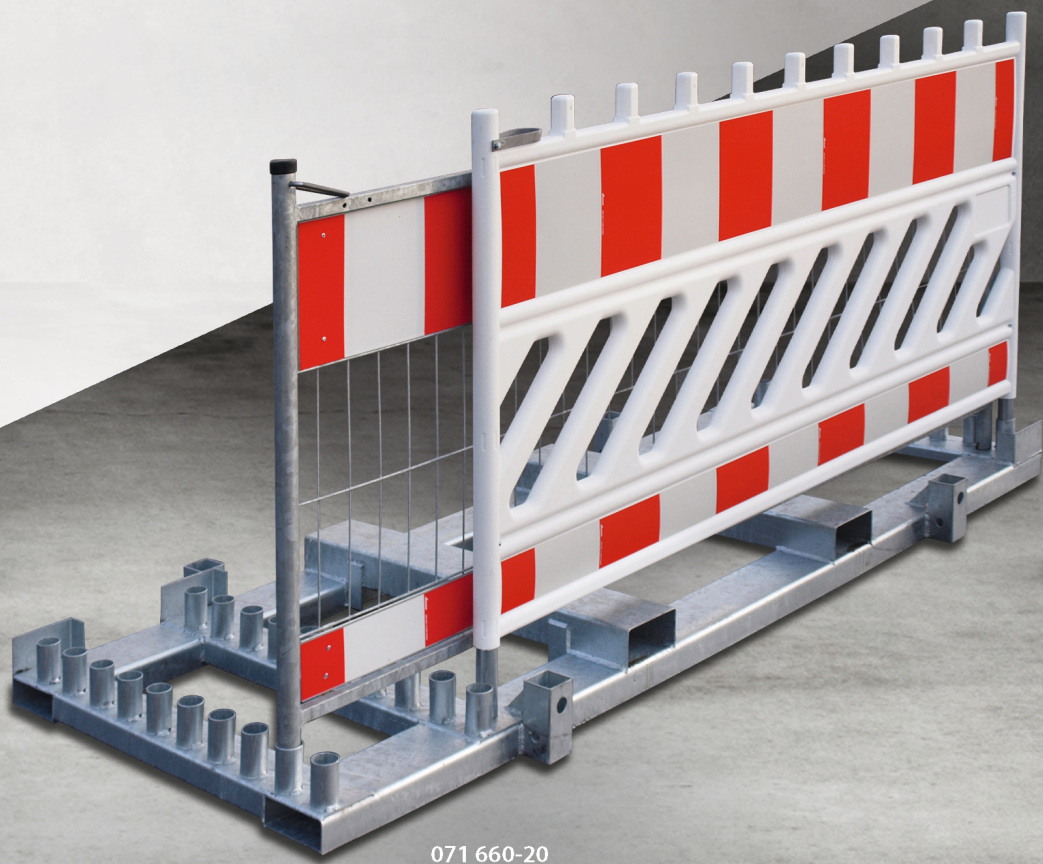

Accessories for Safety Barriers

071 660-20

Accessories for Safety Barriers

	Ref. No.
Transport and storage rack Simplex for 20 safety barriers 2000 mm or 2400 mm (stackable)	071 660-31
Transport and storage rack Kombi for 20 safety barriers 2000 mm or 2400 mm (stackable)	071 660-20
Transport and storage rack for 20 safety barriers 2000 mm, (stackable)	071 690-03
Other versions on request	
Transport and storage rack, Standard for 20 safety barriers 2000 mm, not stackable	071 690-03-1
Other versions on request	
Pile support for Kombi-/Standard version (1 pc)	071 660-21
1 set of pile supports, consisting of 4 pcs	071 660-24

Storage racks with safety barriers

More information
NIS-00300
To be entered on nissen-germany.com