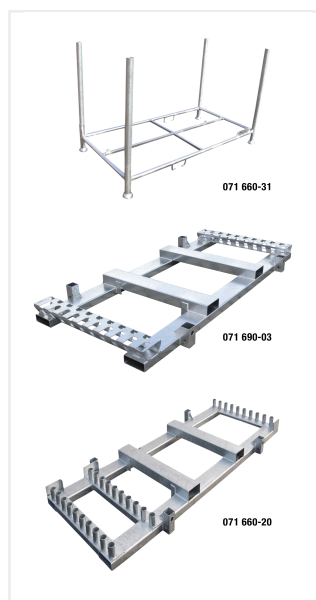

Accessories for Safety Barriers

071 660-20

Accessories for Safety Barriers

	Ref. No.
Transport and storage rack Simplex for 20 safety barriers 2000 mm or 2400 mm (stackable)	071 660-31
Transport and storage rack Kombi for 20 safety barriers 2000 mm or 2400 mm (stackable)	071 660-20
Transport and storage rack for 20 safety barriers 2000 mm, (stackable)	071 690-03
Other versions on request	
Transport and storage rack, Standard for 20 safety barriers 2000 mm, not stackable	071 690-03-1
Other versions on request	
Pile support for Kombi-/Standard version (1 pc)	071 660-21
1 set of pile supports, consisting of 4 pcs	071 660-24