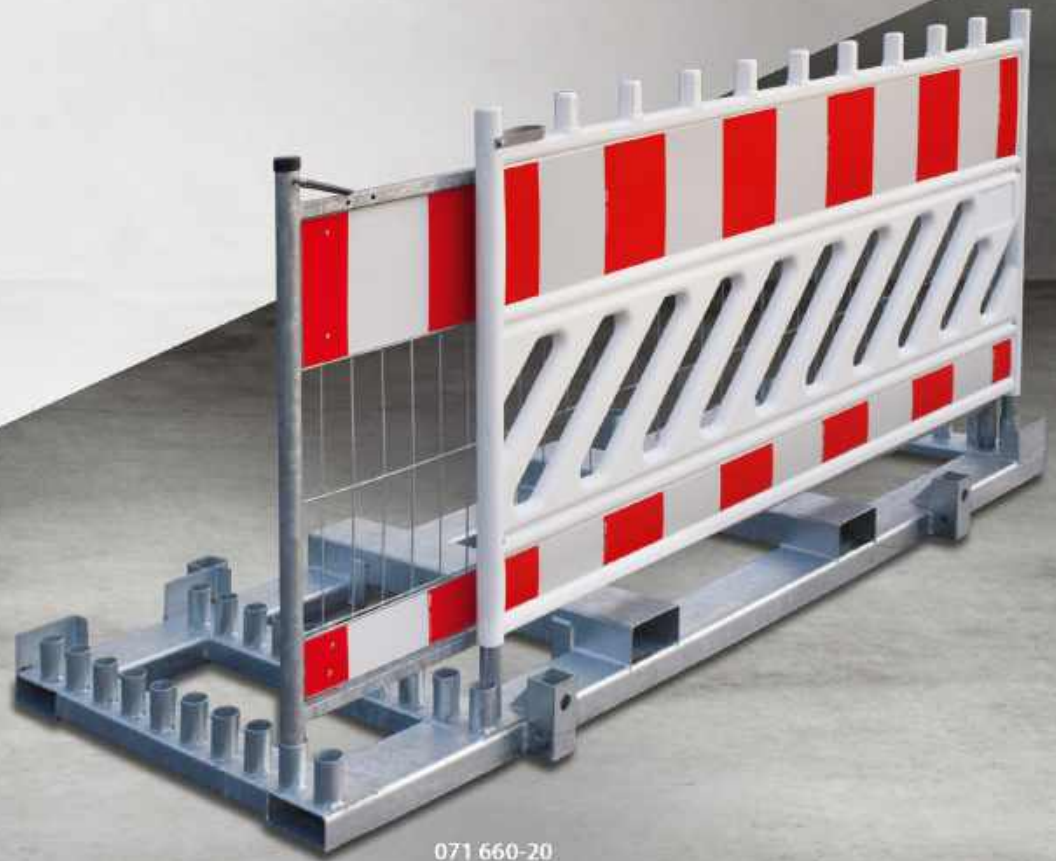

Accessories for Safety Barriers

071 660-20

Accessories for Safety Barriers

	Ref. No.
Transport and storage rack Simplex for 20 safety barriers 2000 mm or 2400 mm (stackable)	071 660-31
Transport and storage rack Kombi for 20 safety barriers 2000 mm or 2400 mm (stackable)	071 660-20
Transport and storage rack for 20 safety barriers 2000 mm, (stackable)	071 690-03
Other versions on request	
Transport and storage rack, Standard for 20 safety barriers 2000 mm, not stackable	071 690-03-1
Other versions on request	
Pile support for Kombi-/Standard version (1 pc)	071 660-21
1 set of pile supports, consisting of 4 pcs	071 660-24

Storage racks with safety barriers

More information
NIS-00300
To be entered on nissen-germany.com